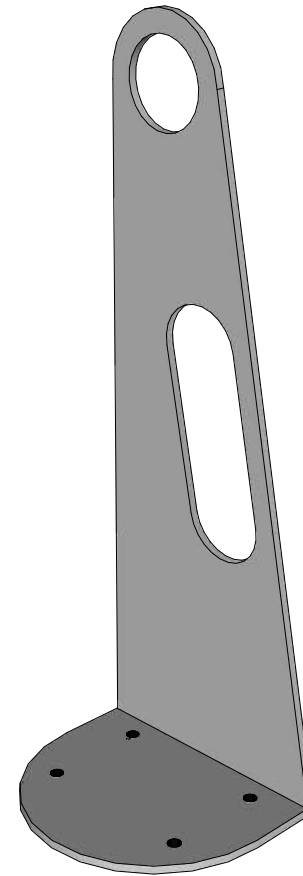

	WISHBONE SITE FURNISHINGS LTD 210-27090 GLOUCESTER WAY LANGLEY, BC			
	DWG. TITLE: URBAN SPACE BIKE RACK REVISION: 16/07/21 R:00			
MATERIAL: ALUMINUM	DWG. NO. DWSBBR16072100	DRAWN BY: GARY PARMAR		
PATTERN NO. N/A	MODEL NO. USBR-36	SCALE: AS SHOWN	SHEET: 1 OF 2	DATE: 16 JULY 21

	WISHBONE SITE FURNISHINGS LTD 210-27090 GLOUCESTER WAY LANGLEY, BC			
	DWG. TITLE: URBAN SPACE BIKE RACK REVISION: 16/07/21 R:00			
MATERIAL: ALUMINUM	DWG. NO. DWSBRR16072100	DRAWN BY: GARY PARMAR		
PATTERN NO. N/A	MODEL NO. USBR-36	SCALE: AS SHOWN	SHEET: 2 OF 2	DATE: 16 JULY 21