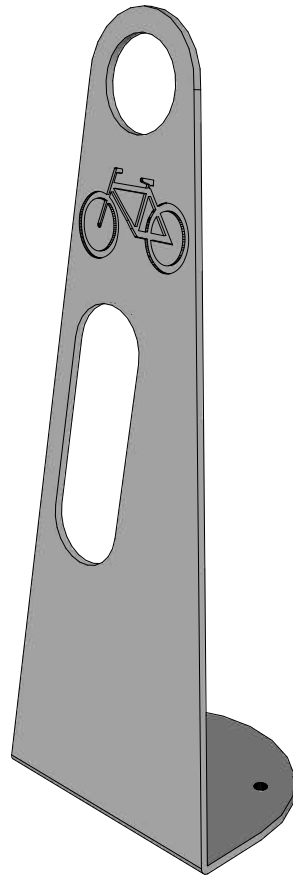

	WISHBONE SITE FURNISHINGS LTD 210-27090 GLOUCESTER WAY LANGLEY, BC			
	DWG. TITLE: URBAN SPACE BIKE RACK REVISION: 16/07/21 R:00			
MATERIAL: ALUMINUM	DWG. NO. DWSBBR16072100	DRAWN BY: GARY PARMAR		
PATTERN NO. N/A	MODEL NO. USBR-36	SCALE: AS SHOWN	SHEET: 1 OF 2	DATE: 16 JULY 21

	WISHBONE SITE FURNISHINGS LTD 210-27090 GLOUCESTER WAY LANGLEY, BC			
	DWG. TITLE: URBAN SPACE BIKE RACK REVISION: 16/07/21 R:00			
MATERIAL: ALUMINUM	DWG. NO. DWSBRR16072100	DRAWN BY: GARY PARMAR		
PATTERN NO. N/A	MODEL NO. USBR-36	SCALE: AS SHOWN	SHEET: 2 OF 2	DATE: 16 JULY 21